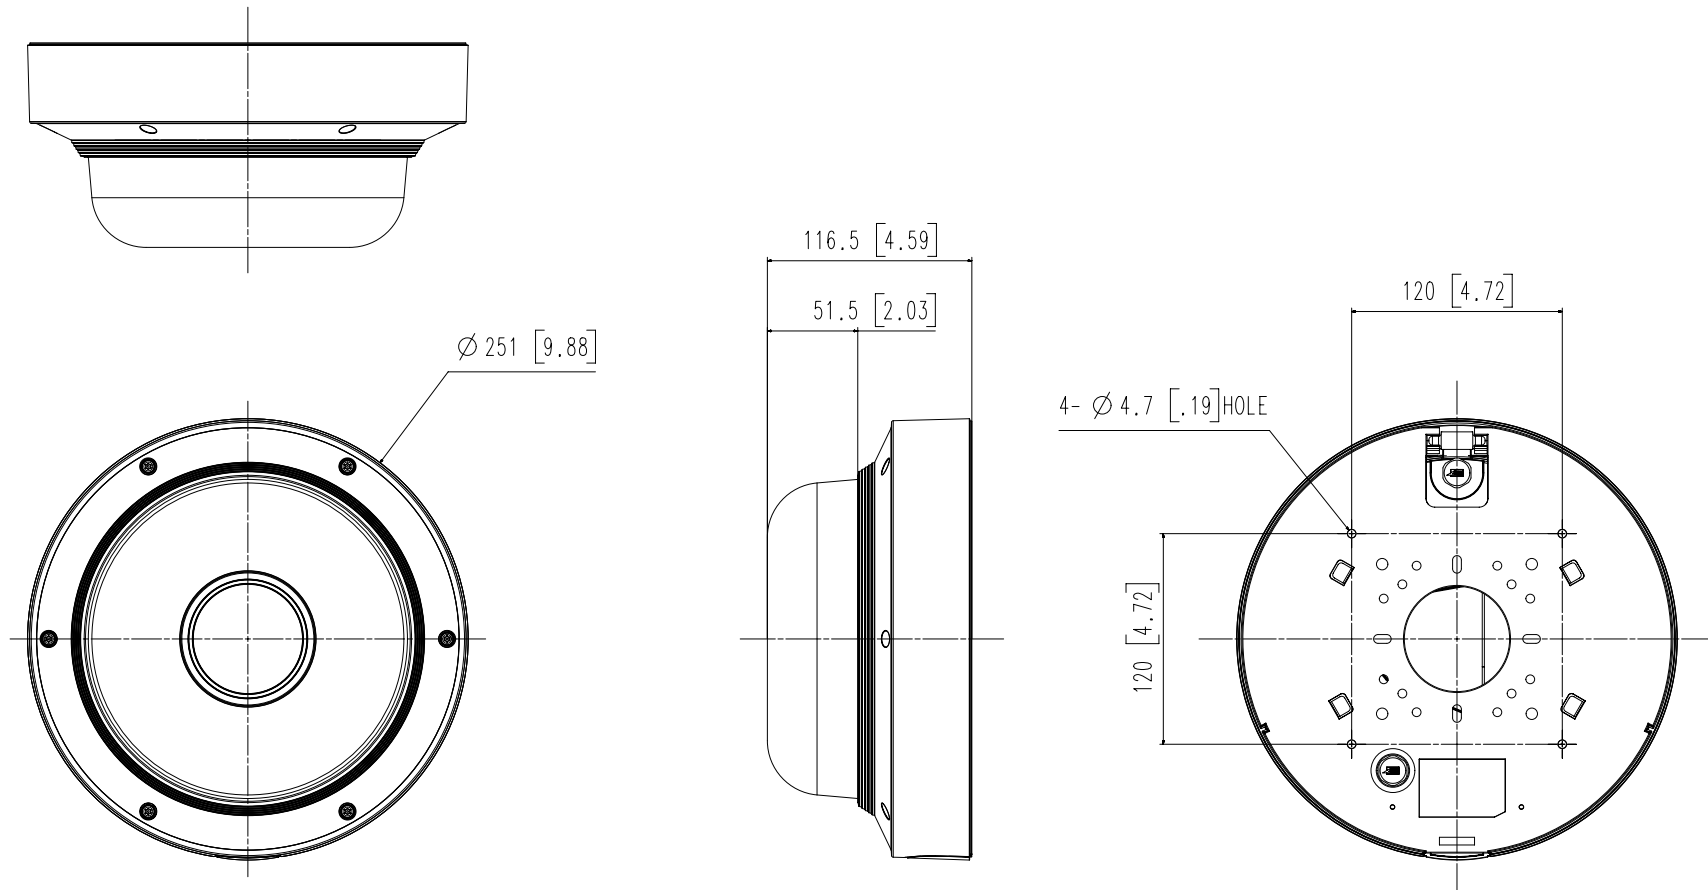

Compatible Accessories (Optional)

Video	
Imaging Device	1/2.8" CMOS x 3CH
Resolution	1920x1080, 1280x1024, 1280x960, 1280x720, 1024x768, 800x600, 800x448, 720x576, 720x480, 640x480, 640x360, 320x240
Max. Framerate	H.265/H.264: Max. 30fps/25fps(60Hz/50Hz) MJPEG: Max. 30fps/25fps(60Hz/50Hz)
Min. Illumination	Color: 0.04lux(F2.2, 1/30sec) BW: 0.004lux(F2.2, 1/30sec)
Video Out	CVBS: 1.0 Vp-p / 75Ω composite, 720x480(N), 720x576(P) for installation
Lens	
Focal Length (Zoom Ratio)	3~6mm(2x) motorized varifocal
Max. Aperture Ratio	F2.2(Wide)~F3.1(Tele)
Angular Field of View	H: 107 ° (Wide)~56.3 ° (Tele) / V: 57 ° (Wide)~31.5 ° (Tele) / D: 126 ° (Wide)~64.3 ° (Tele)
Min. Object Distance	0.5m(1.64ft)
Focus Control	Simple focus
Lens Type	DC auto iris
Pan / Tilt / Rotate	
Pan / Tilt / Rotate Range	0~360 ° / 0~73 ° / 0~90 °
Operational	
Camera Title	Displayed up to 85 characters
Day & Night	Auto(ICR)
Backlight Compensation	BLC, HLC, WDR, SDR
Wide Dynamic Range	extreme WDR(150dB)
Digital Noise Reduction	SSNR V
Digital Image Stabilization	Support
Defog	Support
Motion Detection	8ea, 8point polygonal zones
Privacy Masking	32ea, polygonal zones - Color: Grey, Green, Red, Blue, Black, White - Mosaic
Gain Control	Low / Middle / High
White Balance	ATW / AWC / Manual / Indoor / Outdoor
LDC	Support
Electronic Shutter Speed	Minimum / Maximum / Anti flicker (2~1/12,000sec)
Video Rotation	Flip, Mirror
Analytics	Defocus detection, Directional detection, Motion detection, Enter/Exit, Tampering, Virtual line
Alarm Triggers	Analytics, Network disconnect

Identify (250PPM/ 76PPF)

Wide: 2.8m(1.10ft) / Tele: 7.8m(3.07ft)

- The latest product information / specification can be found at hanwha-security.com
- Design and specifications are subject to change without notice.
- Wisenet is the proprietary brand of Hanwha Techwin, formerly known as Samsung Techwin.