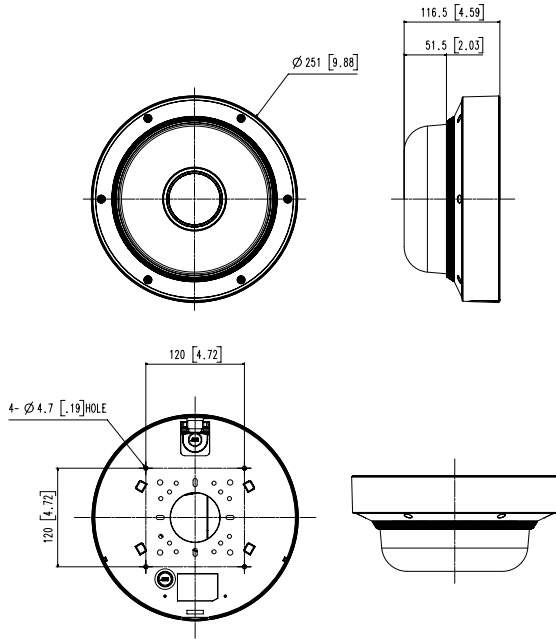

Dimensions

Unit:mm(inch)

PNM-9084QZ	
NETWORK	
Bitrate Control	H.264/H.265: CBR or VBR MJPEG: VBR
Streaming	Unicast(10 users) / Multicast Multiple streaming(Up to 10 profiles)
Audio Compression	G.711 u-law /G.726 G.726(ADPCM) 8KHz, G.711 8KHz G.726: 16Kbps, 24Kbps, 32Kbps, 40Kbps AAC-LC: 48Kbps at 16KHz
Protocol	IPv4, IPv6, TCP/IP, UDP/IP, RTP(UDP), RTP(TCP), RTCP,RTSP, NTP, HTTP, HTTPS, SSL/TLS, DHCP, FTP, SMTP, ICMP, IGMP, SNMPv1/v2c/v3(MIB-2), ARP, DNS, DDNS, QoS, PIM-SM, UPnP, Bonjour, LLDP
Security	HTTPS(SSL) Login Authentication Digest Login Authentication IP Address Filtering User access log 802.1X Authentication(EAP-TLS, EAP-LEAP)
Edge Storage	Micro SD/SDHC/SDXC 4slot 256GB(Each CH)
Application Programming Interface	ONVIF Profile S/T SUNAPI(HTTP API) Wisenet open platform
Web Viewer	Supported OS: Windows 7, 8.1, 10, Mac OS X 10.13 Recommended Browser: Google Chrome Supported Browser: MS Explore11, MS Edge, Mozilla Firefox(Window 64bit only), Apple Safari(Mac OS X only)
Memory	5GB RAM, 1280MB Flash
ENVIRONMENTAL	
Operating Temperature / Humidity	-40°C~+55°C(-40°F~+131°F) / Less than 90% RH *Start up should be above at -35°C
Storage Temperature / Humidity	-50°C~+60°C(-58°F~+140°F) / Less than 90% RH
Certification	IP66, IK10, NEMA4X
ELECTRICAL	
Input Voltage	HPoE
Power Consumption	Max. 33W, Typical 20W
MECHANICAL	
Color / Material	White / Aluminum
RAL Code	RAL9003
Product dimensions / weight	$\varnothing 251 \times 116.5 \text{mm}$ / 3Kg

* The latest product information / specification can be found at hanwha-security.com

* Design and specifications are subject to change without notice.

* Wisenet is the proprietary brand of Hanwha Techwin.