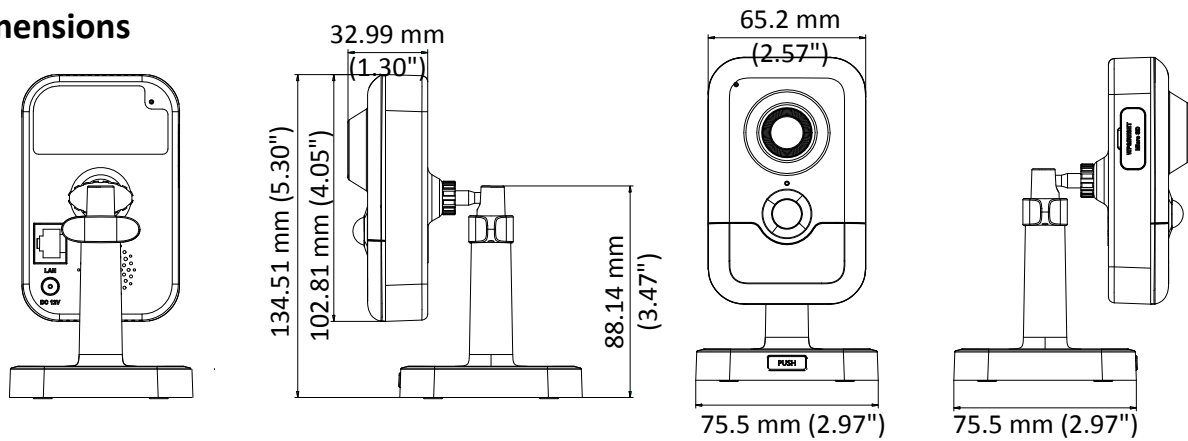

Available Model:

DS-2CD2425FWD-I, DS-2CD2425FWD-IW

Dimensions