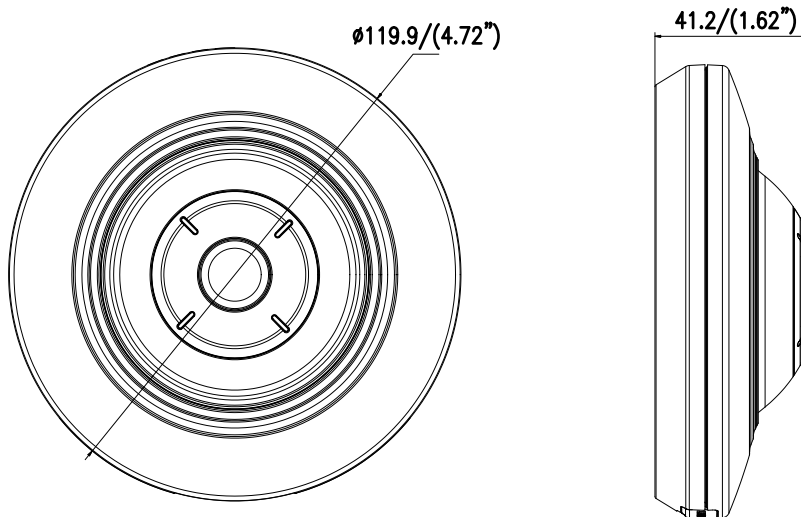

Detection	Motion detection, dynamic analysis, intrusion detection, line crossing detection
Protocols	TCP/IP, ICMP, HTTP, HTTPS, FTP, DHCP, DNS, DDNS, RTP, RTSP, RTCP, PPPoE, NTP, UPnP, SMTP, SNMP, IGMP, 802.1X, QoS, IPv6
Standard	ONVIF (PROFILE S, PROFILE G), ISAPI
General Function	One-key reset, anti-flicker, password protection, privacy mask, IP Address filtering, heartbeat, watermark
Firmware Version	V5.5.52
Interface	
Communication Interface	1 RJ45 10M/100M self-adaptive Ethernet port
Audio (-S)	1 audio input (line in), 1 audio output interface
Alarm (-S)	1 alarm input, 1 alarm output (DC24V, 1A or AC110V, 500mA, max.)
On-board Storage	Built-in microSD/SDHC/SDXC slot, up to 128 G
General	
Operating Conditions	-10 °C to +50 °C (-14 °F to +122 °F), Humidity 95% or less (non-condensing)
Power Supply	12 VDC, 0.5 A, max. 6 W PoE (802.3af, 36 V to 57 V), 0.2 A to 0.1 A, max. 7.5 W
IR Range	Up to 8 m
Dimensions	Φ 119.9 × 41.2 mm (Φ 4.72" × 1.62")
Weight	600 g (1.32 lbs.)

Available Model

DS-2CD2955FWD-I (1.05 mm), DS-2CD2955FWD-IS (1.05 mm)

Dimension

Unit: mm(inch)

Accessory**DS-1294ZJ**
Wall mount**DS-1281ZJ-DM27**
Inclined ceiling mount**DS-1297ZJ**
Pendant mount
(extendable)**DS-1299ZJ**
Pendant mount