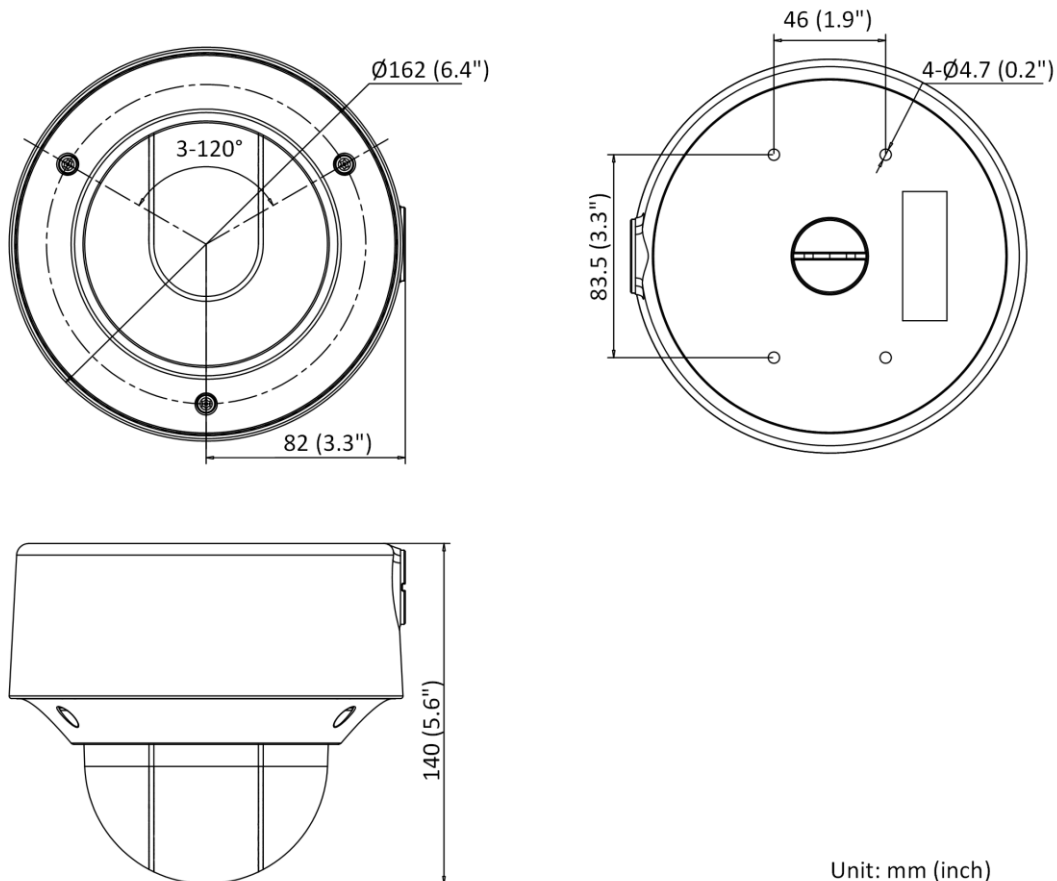

Approval

EMC	FCC SDoC (47 CFR Part 15, Subpart B); CE-EMC (EN 55032: 2015, EN 61000-3-2: 2014, EN 61000-3-3: 2013, EN 50130-4: 2011 +A1: 2014); RCM (AS/NZS CISPR 32: 2015); IC VoC (ICES-003: Issue 6, 2016); KC (KN 32: 2015, KN 35: 2015)
Safety	UL (UL 60950-1); CB (IEC 60950-1:2005 + Am 1:2009 + Am 2:2013, IEC 62368-1:2014); CE-LVD (EN 60950-1:2005 + Am 1:2009 + Am 2:2013, IEC 62368-1:2014); BIS (IS 13252(Part 1):2010+A1:2013+A2:2015); LOA (IEC/EN 60950-1)
Environment	CE-RoHS (2011/65/EU); WEEE (2012/19/EU); Reach (Regulation (EC) No 1907/2006)
Protection	IP67 (IEC 60529-2013), IK10 (IEC 62262:2002)
Anti-Corrosion Protection	NEMA 4X: NEMA 250-2014

▪ Available Model

DS-2CD3D26G2T-IZHSY (2.8 to 12 mm, 8 to 32 mm)

▪ Dimension

Unit: mm (inch)