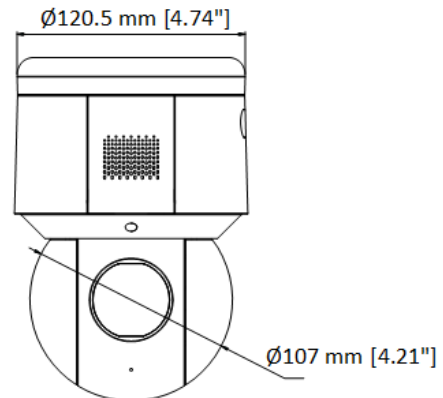

Dimensions

Accessory

Included