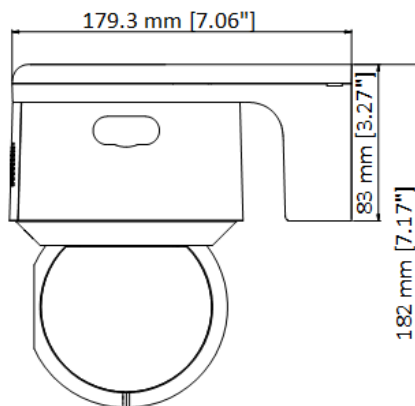

Dimensions

Accessory

Included