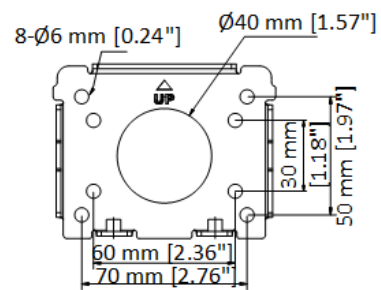

Dimensions

Accessory

Included