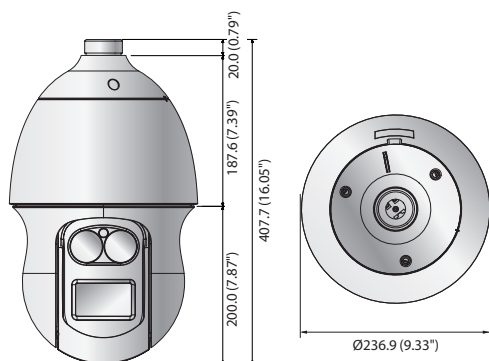

Dimensions

Unit : mm (inch)