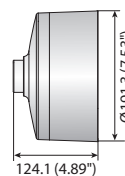

# Hanging Mounts

						
	<b>SBP-300HM1</b>	<b>SBP-300HM5 SBP-300HMW5</b>	<b>SBP-300HM6</b>	<b>SBP-300HM7 SBP-300HMW7</b>	<b>SBP-300HM8</b>	<b>SBP-301HM2 SBP-301HMW2</b>
Color	Ivory	Ivory / White	Ivory	Ivory / White	Ivory	Ivory / White
Material	Aluminum	Aluminum	Aluminum	Aluminum	Aluminum	Aluminum
Product Dimensions	Ø179.0 x 55.0mm (Ø7.05" x 2.17")	Ø154.8 x 47.0mm (Ø6.09" x 1.85")	Ø168.0 x 63.0mm (Ø6.61" x 2.48")	Ø120.0 x 51.5mm (Ø4.72" x 2.03")	Ø138.9 x 50.0 (Ø5.47" x 1.97")	Ø144.0 x 51.0mm (Ø5.67" x 2.01")
Pipe Thread	1-1/2" PF	1-1/2" PF	1-1/2" PF	1-1/2" PF	1-1/2" PF	1.5" NPT
Weight	470g(1.04lb)	200g(0.44 lb)	307g(0.68 lb)	145g(0.32 lb)	178g(0.39 lb)	197g(0.43 lb)

## Dimensions

Unit : mm (inch)

					
	<b>SBP-301HM3</b>	<b>SBP-301HM4</b>	<b>SBP-301HM5</b>	<b>SBP-122HM SBP-122HMW</b>	<b>SBP-201HM SBP-201HMW</b>
Color	Ivory	Ivory	Ivory	Ivory / White	Ivory / White
Material	Aluminum	Aluminum	Aluminum	Aluminum	Aluminum
Product Dimensions	Ø155.1 x 55.0mm (Ø6.11" x 2.17")	Ø137.0 x 47.0mm (Ø5.39" x 1.85")	Ø144.0 x 51.0mm (Ø5.67" x 2.01")	Ø128.2 x 47.0mm (Ø5.05" x 1.85")	Ø205.9 x 75.0mm (Ø8.11" x 2.95")
Pipe Thread	1.5" NPT	1-1/2" PF	1.5" NPT	1-1/2" PF	1-1/2" PF
Weight	270g(0.60 lb)	165g(0.36 lb)	197g(0.43 lb)	159g(0.35 lb)	496g(1.09 lb)

# Hanging Mounts

				
	<b>SBP-317HM</b>	<b>SBP-329HM</b>	<b>SBP-168HM</b>	<b>SBP-276HM</b>
Materials	Aluminum	Aluminum	Aluminum	Aluminum
Dimensions (WxHxD)	Ø322 x 90mm (Ø12.68" x 3.54")	Ø336 x 101.5mm (Ø13.23" x 3.99")	Ø191.3 x 124.1mm (Ø7.53" x 4.89")	Ø276.0 x 90.0mm (Ø10.86" x 3.54")
Weight	980g (2.15 lb)	1,182g (2.60 lb)	770g (1.69 lb)	830g (1.83 lb)
Color	Ivory	Ivory	Ivory	Ivory

## Dimensions

Unit : mm (inch)

SBP-317HM

SBP-329HM

SBP-168HM

SBP-276HM