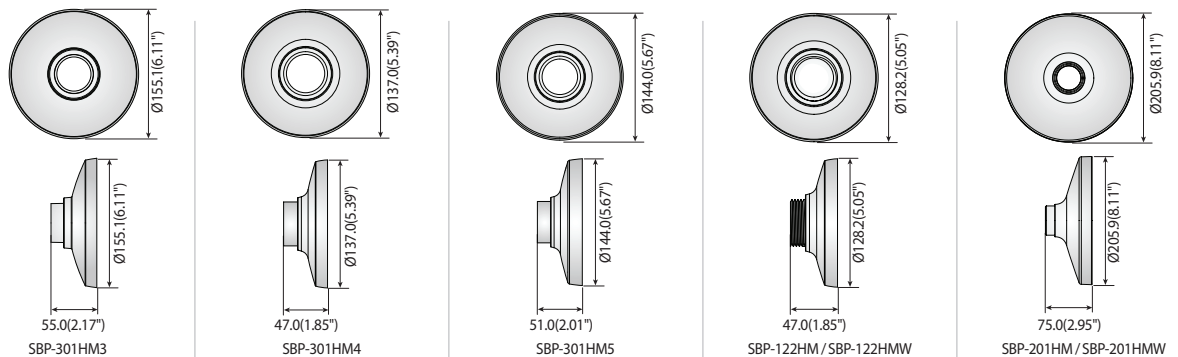

# Hanging Mounts

						
	<b>SBP-300HM1</b>	<b>SBP-300HM5 SBP-300HMW5</b>	<b>SBP-300HM6</b>	<b>SBP-300HM7 SBP-300HMW7</b>	<b>SBP-300HM8</b>	<b>SBP-301HM2 SBP-301HMW2</b>
Color	Ivory	Ivory / White	Ivory	Ivory / White	Ivory	Ivory / White
Material	Aluminum	Aluminum	Aluminum	Aluminum	Aluminum	Aluminum
Product Dimensions	Ø179.0 x 55.0mm (Ø7.05" x 2.17")	Ø154.8 x 47.0mm (Ø6.09" x 1.85")	Ø168.0 x 63.0mm (Ø6.61" x 2.48")	Ø120.0 x 51.5mm (Ø4.72" x 2.03")	Ø138.9 x 50.0 (Ø5.47" x 1.97")	Ø144.0 x 51.0mm (Ø5.67" x 2.01")
Pipe Thread	1-1/2" PF	1-1/2" PF	1-1/2" PF	1-1/2" PF	1-1/2" PF	1.5" NPT
Weight	470g(1.04lb)	200g(0.44 lb)	307g(0.68 lb)	145g(0.32 lb)	178g(0.39 lb)	197g(0.43 lb)

## Dimensions

Unit : mm (inch)

					
	<b>SBP-301HM3</b>	<b>SBP-301HM4</b>	<b>SBP-301HM5</b>	<b>SBP-122HM SBP-122HMW</b>	<b>SBP-201HM SBP-201HMW</b>
Color	Ivory	Ivory	Ivory	Ivory / White	Ivory / White
Material	Aluminum	Aluminum	Aluminum	Aluminum	Aluminum
Product Dimensions	Ø155.1 x 55.0mm (Ø6.11" x 2.17")	Ø137.0 x 47.0mm (Ø5.39" x 1.85")	Ø144.0 x 51.0mm (Ø5.67" x 2.01")	Ø128.2 x 47.0mm (Ø5.05" x 1.85")	Ø205.9 x 75.0mm (Ø8.11" x 2.95")
Pipe Thread	1.5" NPT	1-1/2" PF	1.5" NPT	1-1/2" PF	1-1/2" PF
Weight	270g(0.60 lb)	165g(0.36 lb)	197g(0.43 lb)	159g(0.35 lb)	496g(1.09 lb)

## Dimensions

Unit : mm (inch)

\* You can find applicable models with accessory selector [www.hanwha-security.com/en/products/accessory-selector/](http://www.hanwha-security.com/en/products/accessory-selector/)

# Hanging Mounts

				
	<b>SBP-317HM</b>	<b>SBP-329HM</b>	<b>SBP-168HM</b>	<b>SBP-276HM</b>
Materials	Aluminum	Aluminum	Aluminum	Aluminum
Dimensions (WxHxD)	Ø322 x 90mm (Ø12.68" x 3.54")	Ø336 x 101.5mm (Ø13.23" x 3.99")	Ø191.3 x 124.1mm (Ø7.53" x 4.89")	Ø276.0 x 90.0mm (Ø10.86" x 3.54")
Weight	980g (2.15 lb)	1,182g (2.60 lb)	770g (1.69 lb)	830g (1.83 lb)
Color	Ivory	Ivory	Ivory	Ivory