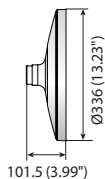

## Dimensions

Unit : mm (inch)

					
	<b>SBP-301HM3</b>	<b>SBP-301HM4</b>	<b>SBP-301HM5</b>	<b>SBP-122HM SBP-122HMW</b>	<b>SBP-201HM SBP-201HMW</b>
Color	Ivory	Ivory	Ivory	Ivory / White	Ivory / White
Material	Aluminum	Aluminum	Aluminum	Aluminum	Aluminum
Product Dimensions	Ø155.1 x 55.0mm (Ø6.11" x 2.17")	Ø137.0 x 47.0mm (Ø5.39" x 1.85")	Ø144.0 x 51.0mm (Ø5.67" x 2.01")	Ø128.2 x 47.0mm (Ø5.05" x 1.85")	Ø205.9 x 75.0mm (Ø8.11" x 2.95")
Pipe Thread	1.5" NPT	1-1/2" PF	1.5" NPT	1-1/2" PF	1-1/2" PF
Weight	270g(0.60 lb)	165g(0.36 lb)	197g(0.43 lb)	159g(0.35 lb)	496g(1.09 lb)

## Dimensions

Unit : mm (inch)

\* You can find applicable models with accessory selector [www.hanwha-security.com/en/products/accessory-selector/](http://www.hanwha-security.com/en/products/accessory-selector/)

# Hanging Mounts

				
	<b>SBP-317HM</b>	<b>SBP-329HM</b>	<b>SBP-168HM</b>	<b>SBP-276HM</b>
Materials	Aluminum	Aluminum	Aluminum	Aluminum
Dimensions (WxHxD)	Ø322 x 90mm (Ø12.68" x 3.54")	Ø336 x 101.5mm (Ø13.23" x 3.99")	Ø191.3 x 124.1mm (Ø7.53" x 4.89")	Ø276.0 x 90.0mm (Ø10.86" x 3.54")
Weight	980g (2.15 lb)	1,182g (2.60 lb)	770g (1.69 lb)	830g (1.83 lb)
Color	Ivory	Ivory	Ivory	Ivory

## Dimensions

Unit : mm (inch)

SBP-317HM

SBP-329HM

SBP-168HM

SBP-276HM