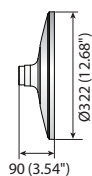

Hanging Mounts

	SBP-317HM	SBP-329HM	SBP-168HM	SBP-276HM
Materials	Aluminum	Aluminum	Aluminum	Aluminum
Dimensions (WxHxD)	Ø322 x 90mm (Ø12.68" x 3.54")	Ø336 x 101.5mm (Ø13.23" x 3.99")	Ø191.3 x 124.1mm (Ø7.53" x 4.89")	Ø276.0 x 90.0mm (Ø10.86" x 3.54")
Weight	980g (2.15 lb)	1,182g (2.60 lb)	770g (1.69 lb)	830g (1.83 lb)
Color	Ivory	Ivory	Ivory	Ivory

* You can find applicable models with accessory selector www.hanwha-security.com/en/products/accessory-selector/
* The latest product information / specification can be found at hanwha-security.com
* Design and specifications are subject to change without notice.
* Wisenet is the proprietary brand of Hanwha Techwin formerly known as Samsung Techwin.

Dimensions

Unit : mm (inch)

SBP-317HM