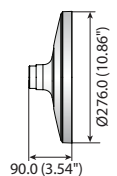

## Dimensions

Unit : mm (inch)

					
	<b>SBP-301HM3</b>	<b>SBP-301HM4</b>	<b>SBP-301HM5</b>	<b>SBP-122HM SBP-122HMW</b>	<b>SBP-201HM SBP-201HMW</b>
Color	Ivory	Ivory	Ivory	Ivory / White	Ivory / White
Material	Aluminum	Aluminum	Aluminum	Aluminum	Aluminum
Product Dimensions	Ø155.1 x 55.0mm (Ø6.11" x 2.17")	Ø137.0 x 47.0mm (Ø5.39" x 1.85")	Ø144.0 x 51.0mm (Ø5.67" x 2.01")	Ø128.2 x 47.0mm (Ø5.05" x 1.85")	Ø205.9 x 75.0mm (Ø8.11" x 2.95")
Pipe Thread	1.5" NPT	1-1/2" PF	1.5" NPT	1-1/2" PF	1-1/2" PF
Weight	270g(0.60 lb)	165g(0.36 lb)	197g(0.43 lb)	159g(0.35 lb)	496g(1.09 lb)

## Dimensions

Unit : mm (inch)

\* You can find applicable models with accessory selector [www.hanwha-security.com/en/products/accessory-selector/](http://www.hanwha-security.com/en/products/accessory-selector/)

# Hanging Mounts

				
	<b>SBP-317HM</b>	<b>SBP-329HM</b>	<b>SBP-168HM</b>	<b>SBP-276HM</b>
Materials	Aluminum	Aluminum	Aluminum	Aluminum
Dimensions (WxHxD)	Ø322 x 90mm (Ø12.68" x 3.54")	Ø336 x 101.5mm (Ø13.23" x 3.99")	Ø191.3 x 124.1mm (Ø7.53" x 4.89")	Ø276.0 x 90.0mm (Ø10.86" x 3.54")
Weight	980g (2.15 lb)	1,182g (2.60 lb)	770g (1.69 lb)	830g (1.83 lb)
Color	Ivory	Ivory	Ivory	Ivory

## Dimensions

Unit : mm (inch)

SBP-317HM

SBP-329HM

SBP-168HM

SBP-276HM