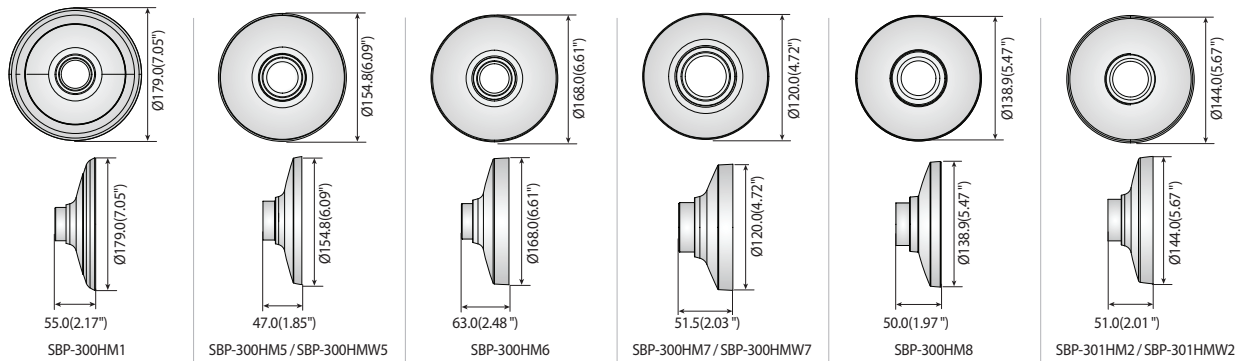

# Hanging Mounts

						
	<b>SBP-300HM1</b>	<b>SBP-300HM5 SBP-300HMW5</b>	<b>SBP-300HM6</b>	<b>SBP-300HM7 SBP-300HMW7</b>	<b>SBP-300HM8</b>	<b>SBP-301HM2 SBP-301HMW2</b>
Color	Ivory	Ivory / White	Ivory	Ivory / White	Ivory	Ivory / White
Material	Aluminum	Aluminum	Aluminum	Aluminum	Aluminum	Aluminum
Product Dimensions	Ø179.0 x 55.0mm (Ø7.05" x 2.17")	Ø154.8 x 47.0mm (Ø6.09" x 1.85")	Ø168.0 x 63.0mm (Ø6.61" x 2.48")	Ø120.0 x 51.5mm (Ø4.72" x 2.03")	Ø138.9 x 50.0 (Ø5.47" x 1.97")	Ø144.0 x 51.0mm (Ø5.67" x 2.01")
Pipe Thread	1-1/2" PF	1-1/2" PF	1-1/2" PF	1-1/2" PF	1-1/2" PF	1.5" NPT
Weight	470g(1.04lb)	200g(0.44 lb)	307g(0.68 lb)	145g(0.32 lb)	178g(0.39 lb)	197g(0.43 lb)

## Dimensions

Unit : mm (inch)

					
	<b>SBP-301HM3</b>	<b>SBP-301HM4</b>	<b>SBP-301HM5</b>	<b>SBP-122HM SBP-122HMW</b>	<b>SBP-201HM SBP-201HMW</b>
Color	Ivory	Ivory	Ivory	Ivory / White	Ivory / White
Material	Aluminum	Aluminum	Aluminum	Aluminum	Aluminum
Product Dimensions	Ø155.1 x 55.0mm (Ø6.11" x 2.17")	Ø137.0 x 47.0mm (Ø5.39" x 1.85")	Ø144.0 x 51.0mm (Ø5.67" x 2.01")	Ø128.2 x 47.0mm (Ø5.05" x 1.85")	Ø205.9 x 75.0mm (Ø8.11" x 2.95")
Pipe Thread	1.5" NPT	1-1/2" PF	1.5" NPT	1-1/2" PF	1-1/2" PF
Weight	270g(0.60 lb)	165g(0.36 lb)	197g(0.43 lb)	159g(0.35 lb)	496g(1.09 lb)

## Dimensions

Unit : mm (inch)

\* You can find applicable models with accessory selector [www.hanwha-security.com/en/products/accessory-selector/](http://www.hanwha-security.com/en/products/accessory-selector/)

# Hanging Mounts

				
	<b>SBP-317HM</b>	<b>SBP-329HM</b>	<b>SBP-168HM</b>	<b>SBP-276HM</b>
Materials	Aluminum	Aluminum	Aluminum	Aluminum
Dimensions (WxHxD)	Ø322 x 90mm (Ø12.68" x 3.54")	Ø336 x 101.5mm (Ø13.23" x 3.99")	Ø191.3 x 124.1mm (Ø7.53" x 4.89")	Ø276.0 x 90.0mm (Ø10.86" x 3.54")
Weight	980g (2.15 lb)	1,182g (2.60 lb)	770g (1.69 lb)	830g (1.83 lb)
Color	Ivory	Ivory	Ivory	Ivory