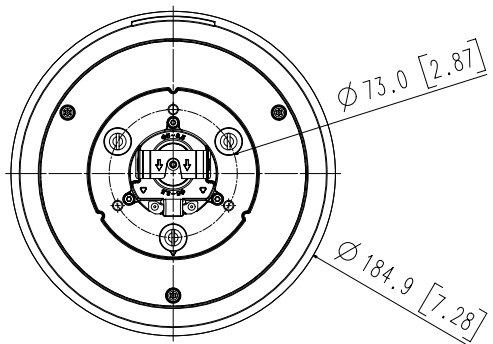

3	XNP-6400RW	
2	XNP-8300RW	
1	XNP-9300RW	'20.05.20
No.	MODEL NAME	DATE
Unit:mm[inch]		SCALE:1/1
Hanwha Techwin		

© Hanwha Techwin Co.,Ltd. All rights reserved.