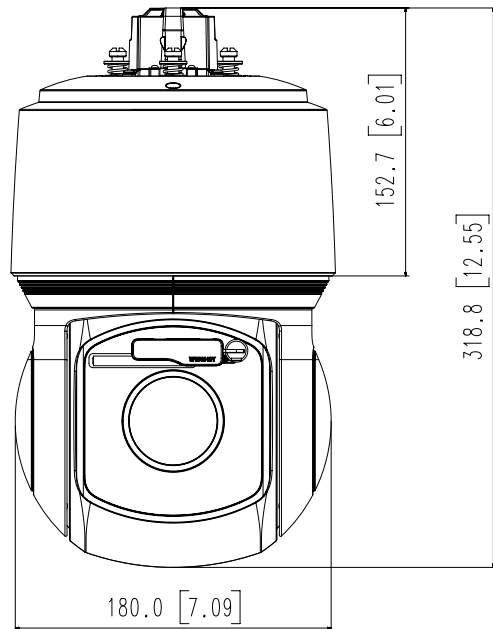

3	XNP-6400RW	
2	XNP-8300RW	
1	XNP-9300RW	'20.05.20
No.	MODEL NAME	DATE
Unit:mm[inch]		SCALE:1/1
Hanwha Techwin		

© Hanwha Techwin Co.,Ltd. All rights reserved.