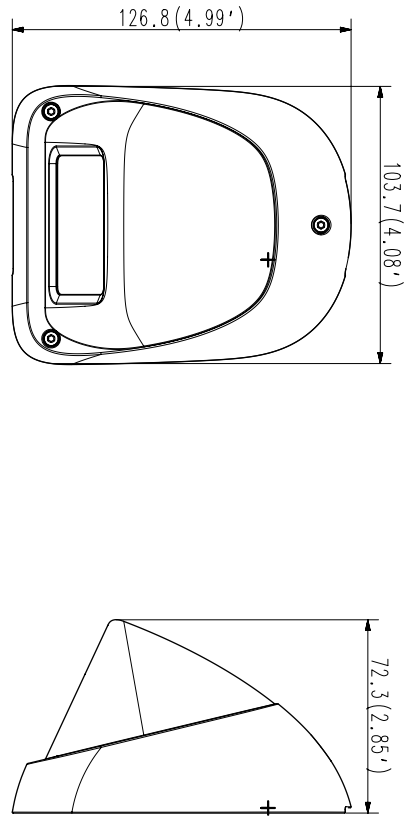

This parts should not contain any substances which are specified in AH60-0033K

NO	PART NAME	CODE NO.	MATERIAL	Q'TY	REMARK
1	ASSY-FINAL-XNV-6013M-171012	059188	MATERIAL	1	

STANDARD TOLERANCE

DIV	h1	h2	h3	h4	h5
0-16	±0.05	±0.1	±0.1	±0.2	±0.3
16-63	±0.05	±0.1	±0.2	±0.3	±0.4
63-250	±0.1	±0.2	±0.3	±0.4	±0.4
250-1000	±0.2	±0.3	±0.4	±0.5	±0.6

CHANGE		UNIT			DESIGN		CHECK		APPROVAL		PART NAME	
		MM			M.Fujiwara		-		Approval		ASSY-FINAL-XNV-6013M-171012	
		SCALE 1/2			18.01.24		-		18.01.24		MODEL NAME XNV-6013M	
		Hanuhna Technuin									CODE NO. 059188