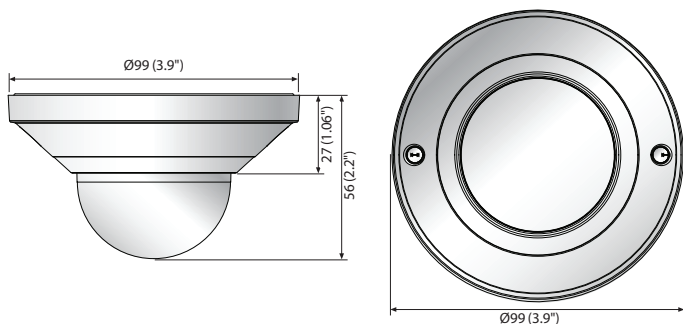

# QND-6011/6021

2MP Network Dome Camera

## Key Features

- Max. 2Megapixel (1920 x 1080) resolution
- 2.8mm/4mm fixed lens
- 0.1Lux (Color), WDR (120dB)
- Max. 30fps@2MP (H.265 / H.264)
- H.265, H.264, MJPEG codec support, Multiple streaming
- Tampering, Motion detection, Defocus detection
- Micro SD / SDHC / SDXC memory slot (Max. 128GB)
- Hallway view, WiseStream II support
- LDC, PoE

## Dimensions

Unit: mm (inch)