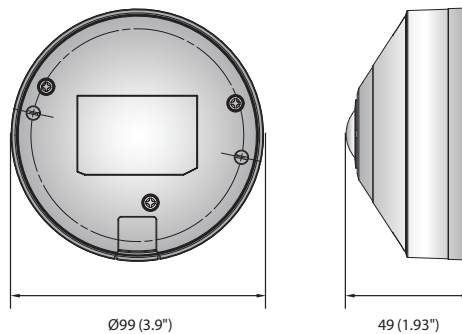

Dimensions

Unit : mm (inch)